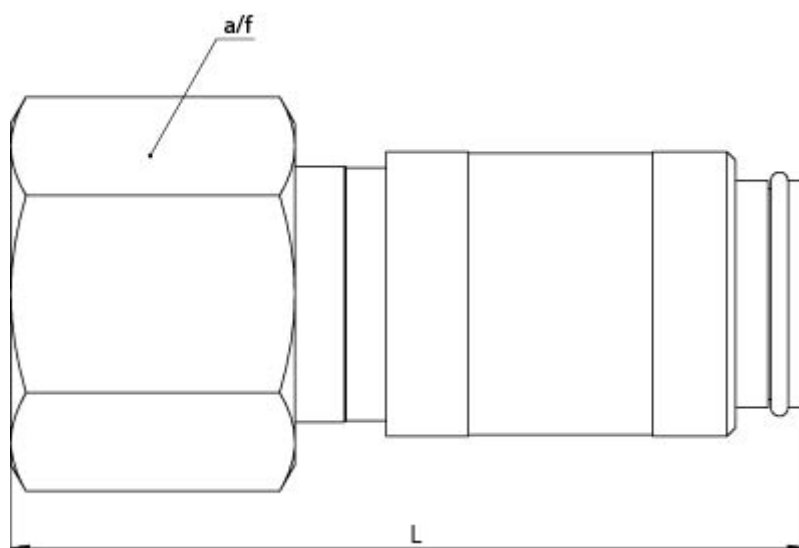

Data Sheet

Article number: 58624473e

Description: Quick-connect coupling w. inner R1/2"
NW 7.8

Measures

A/F = 24
Length = 56
Thread = R1/2"